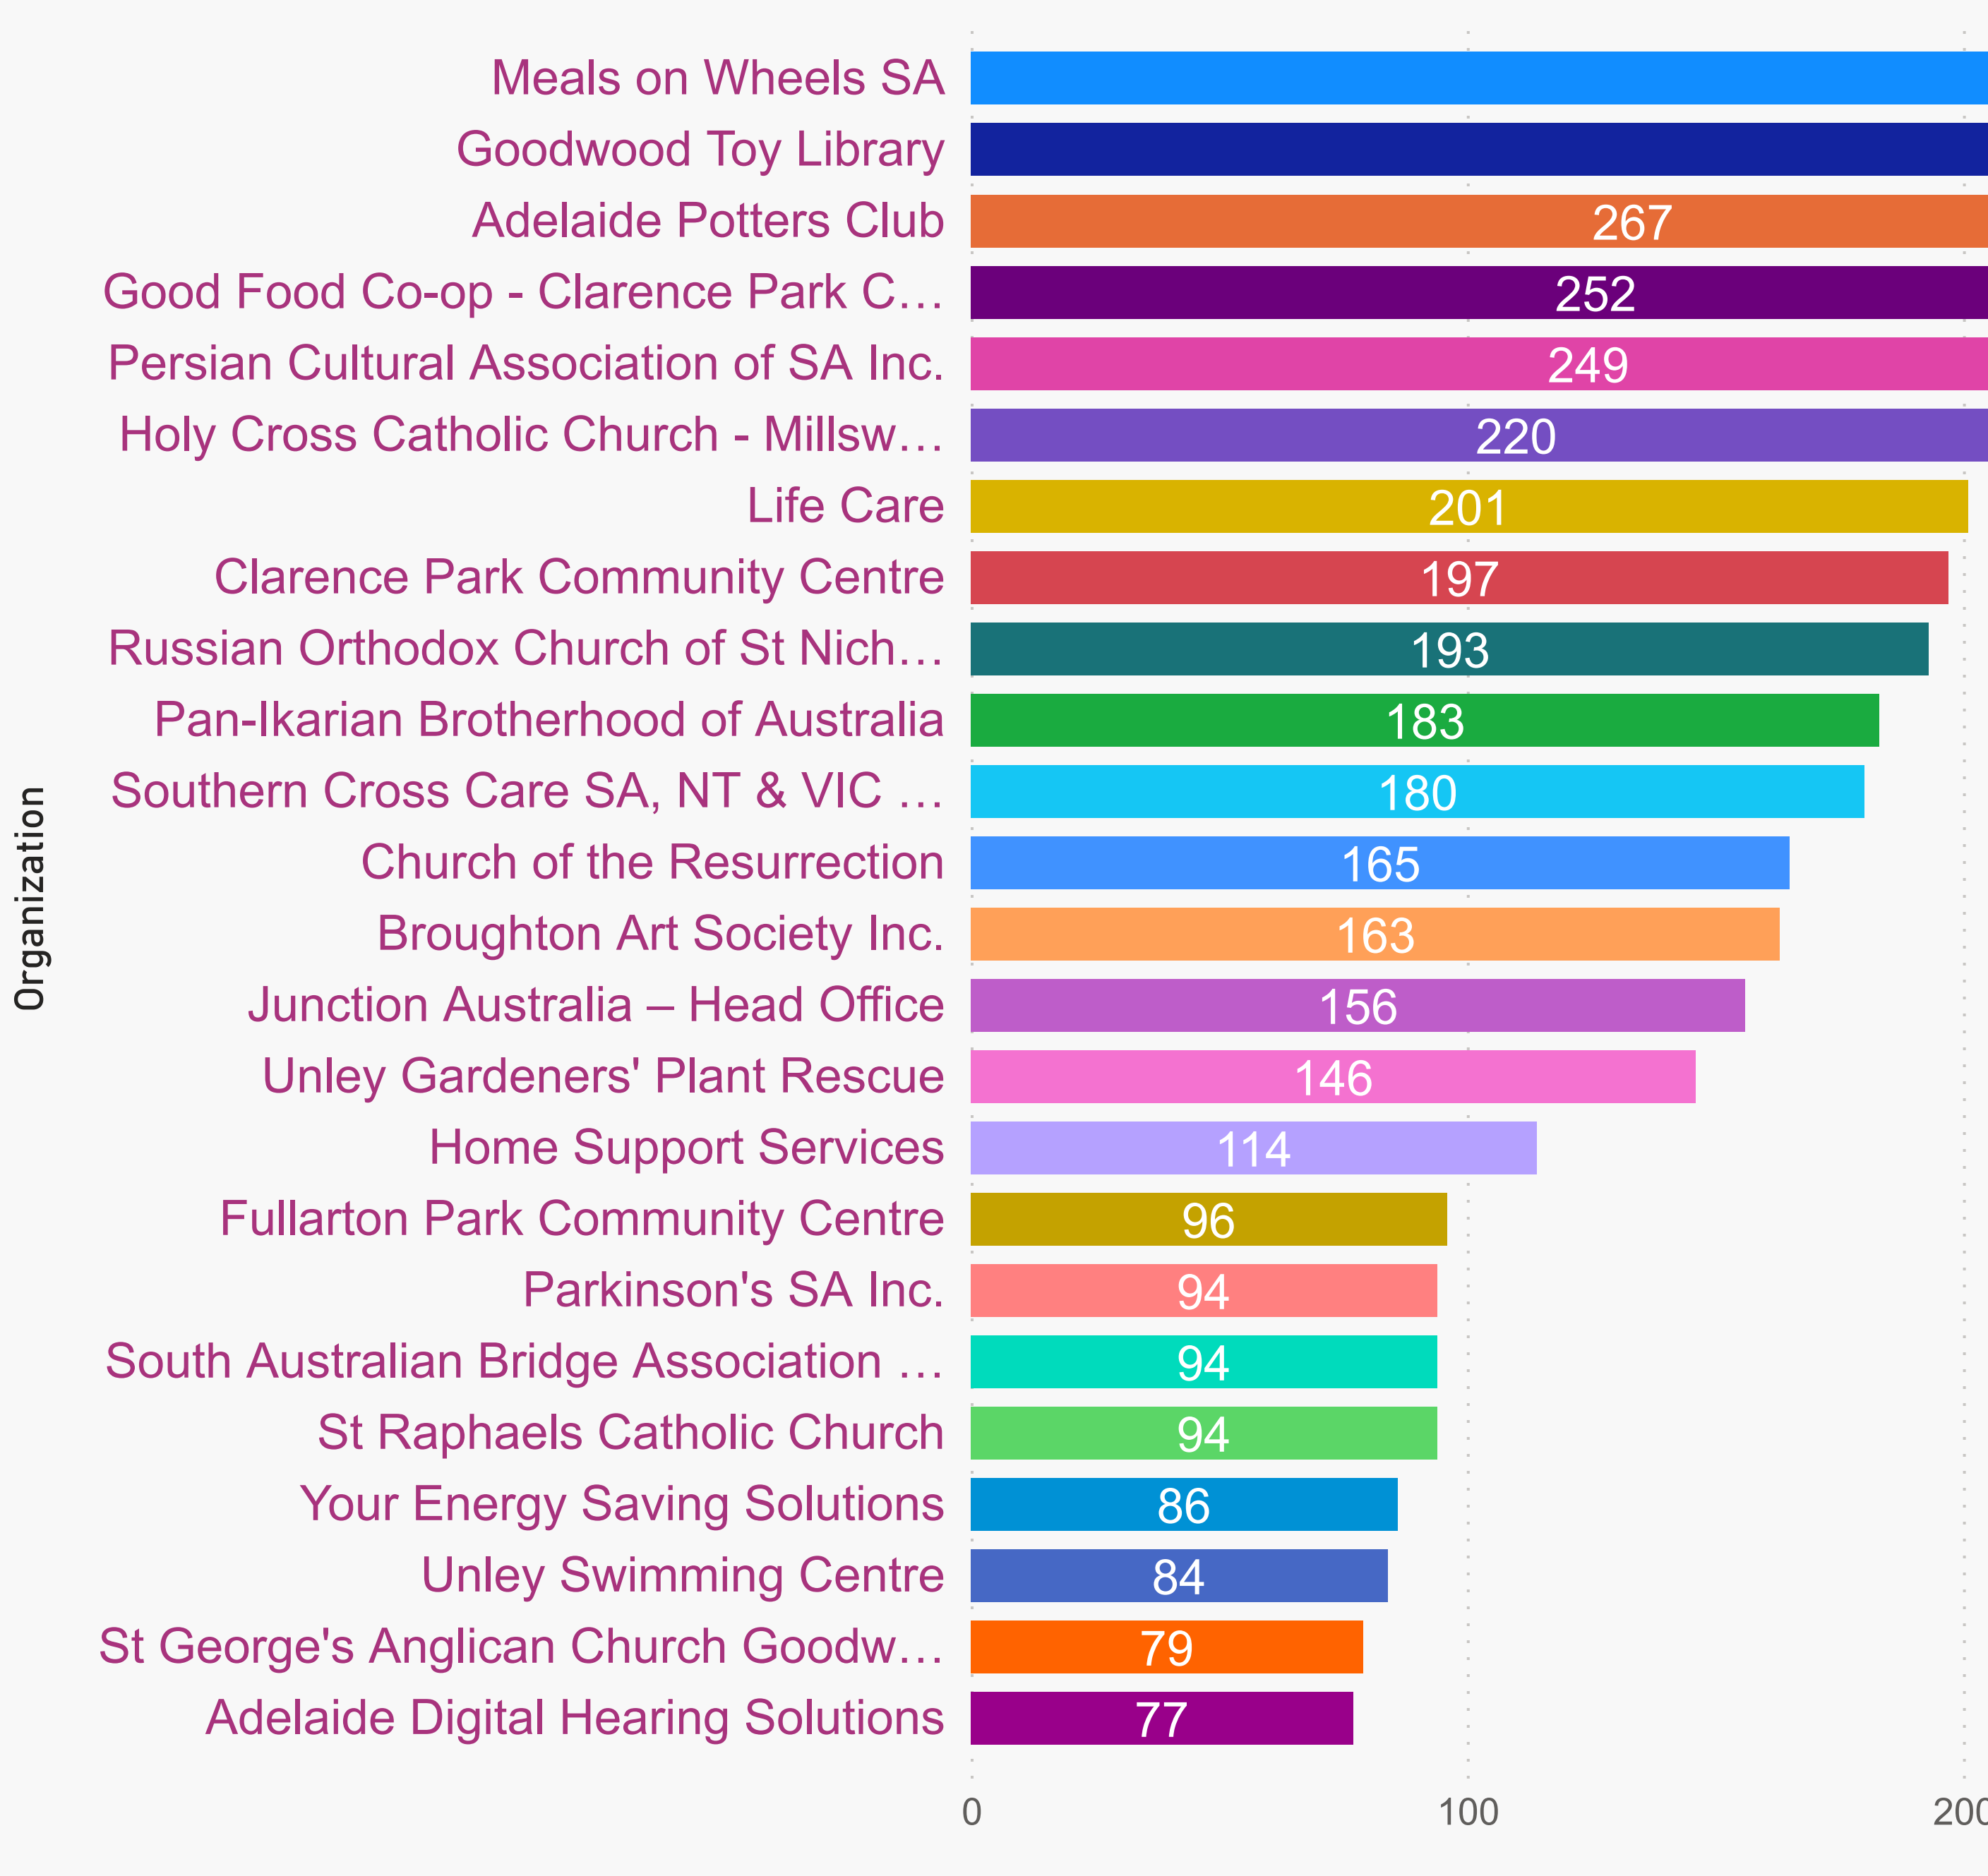

Unley Council (Library)- Organization Count by Primary Category (FY 2020-2021)

Primary Category

Count of Primary Category

Unley Council (Library) - Sessions by Organization (FY 2020-2021)

Primary Category