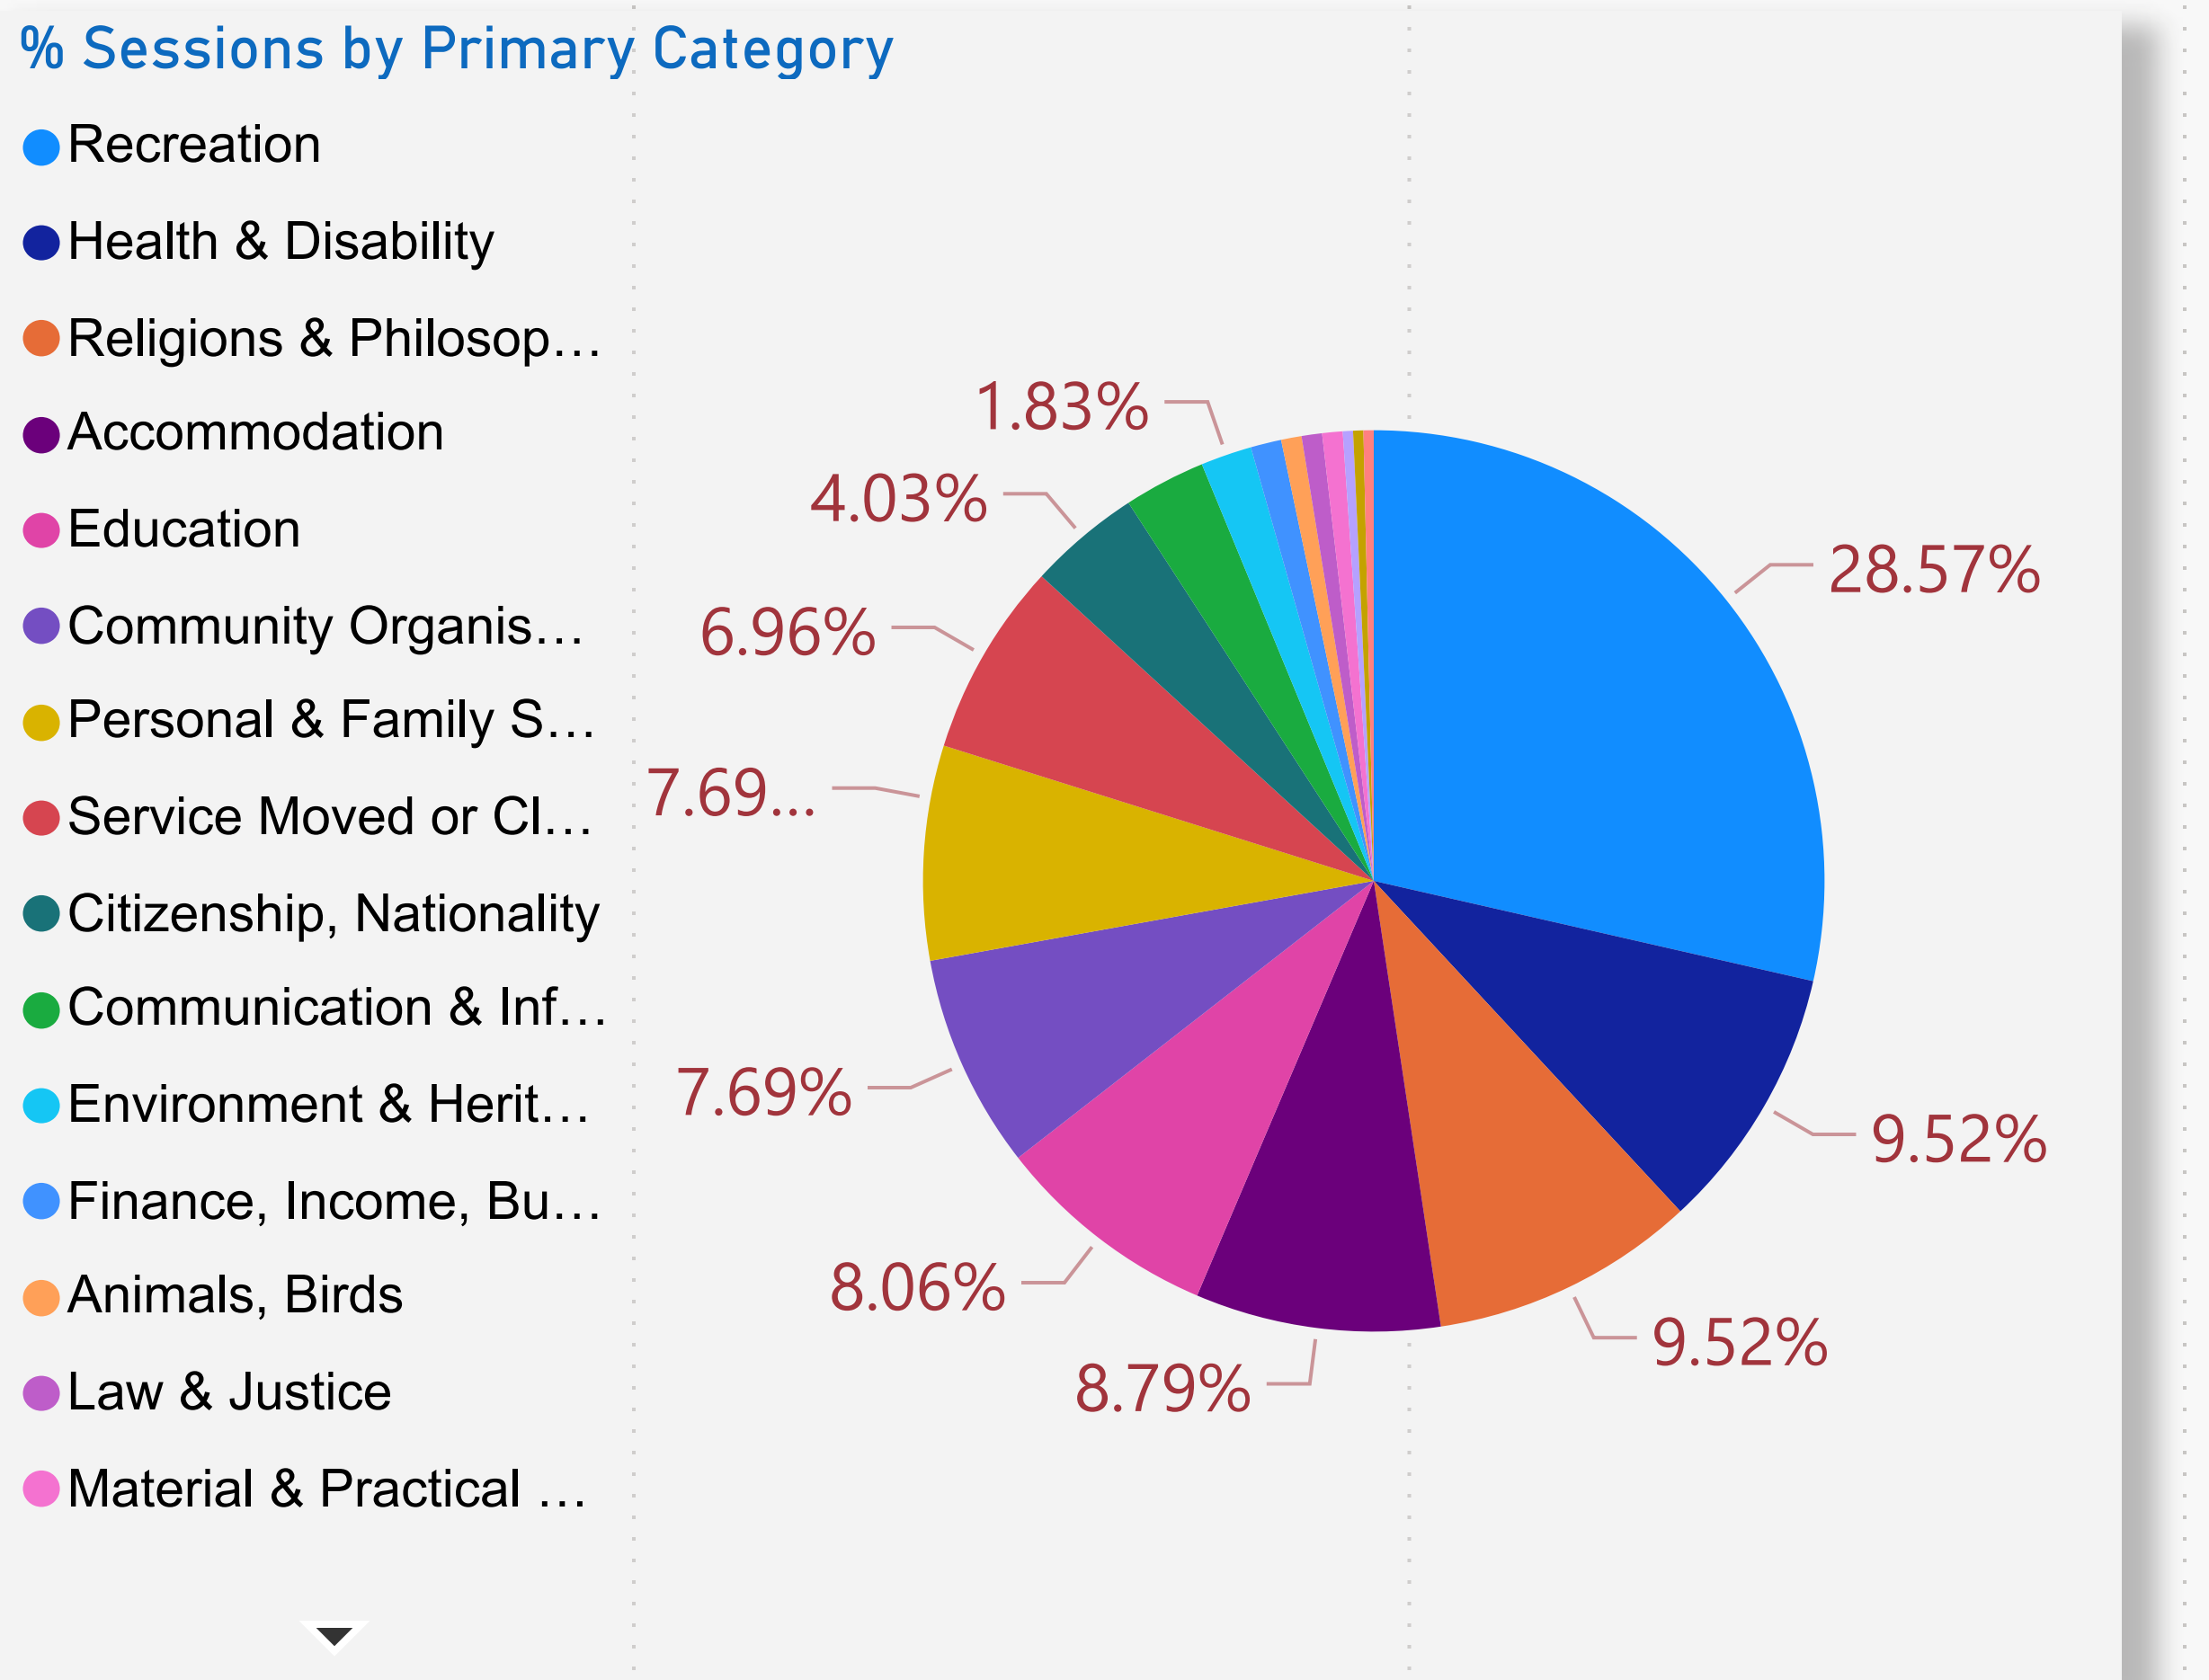

Unley Council (Library)- Organization Count by Primary Category (FY 2020-2021)

Primary Category

Count of Primary Category

Unley Council (Library) - Sessions by Organization (FY 2020-2021)

Primary Category