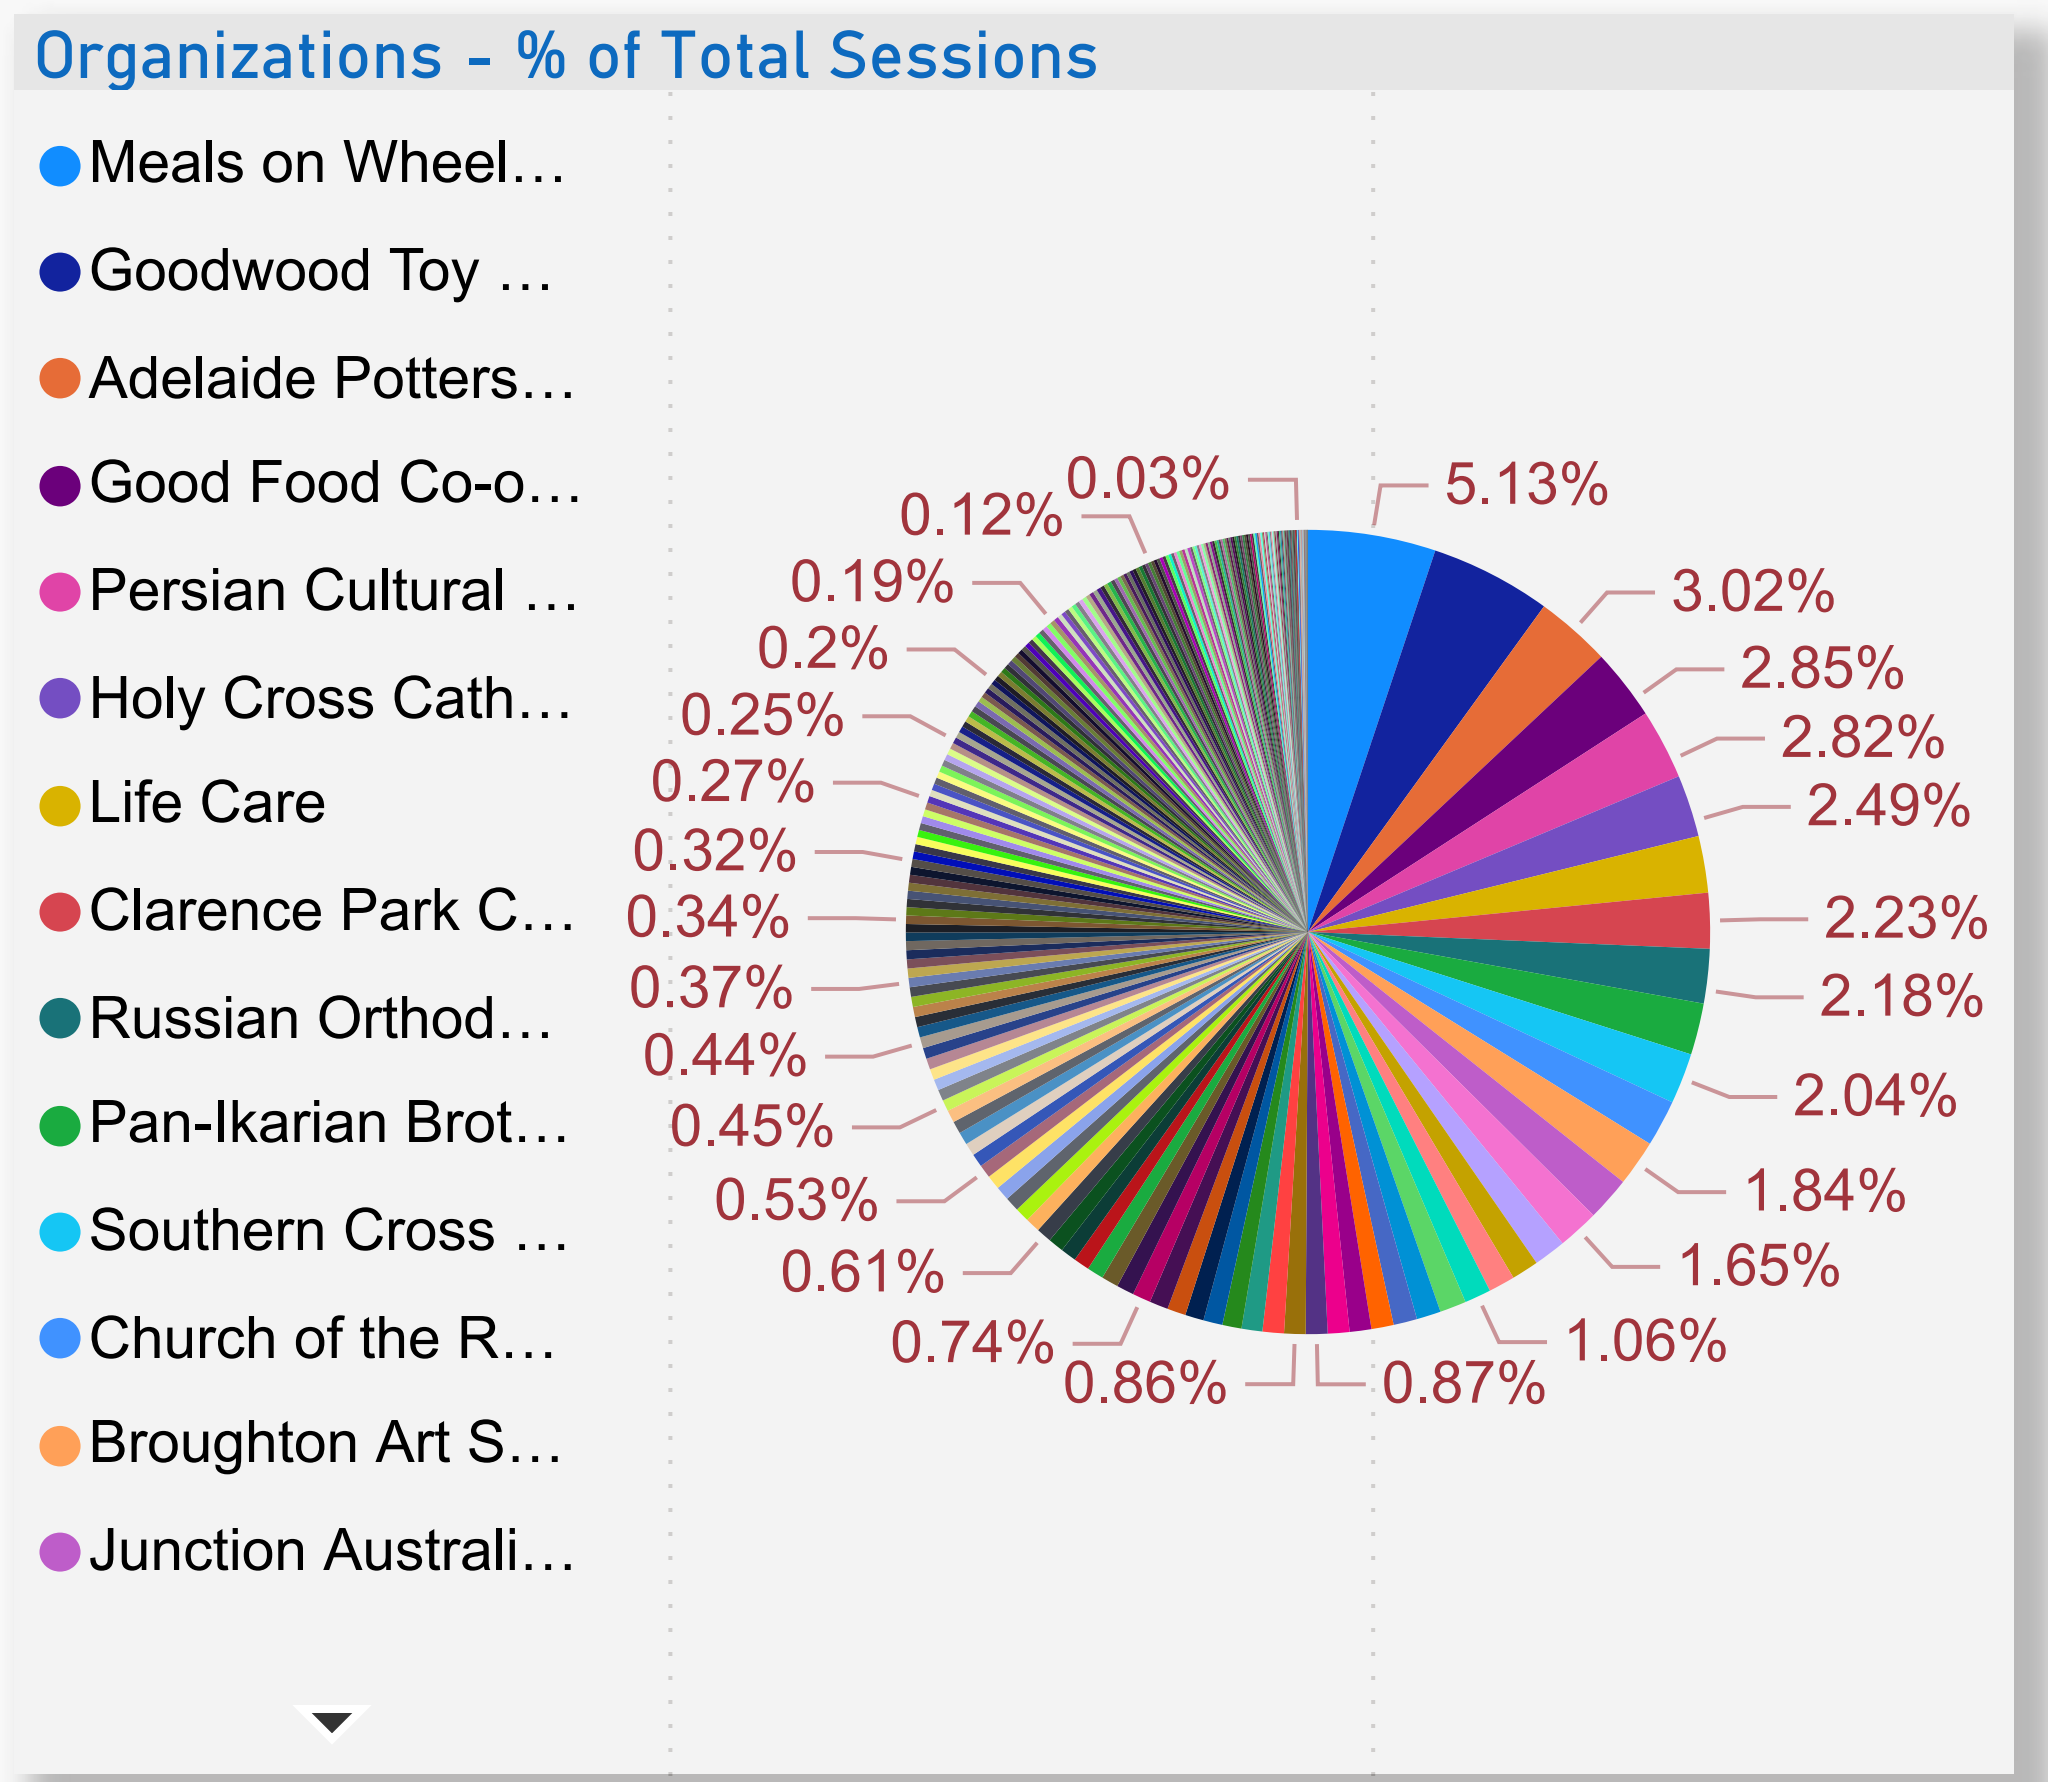

Unley Council (Library)- Organization Count by Primary Category (FY 2020-2021)

Primary Category

Count of Primary Category

Unley Council (Library) - Sessions by Organization (FY 2020-2021)

Primary Category