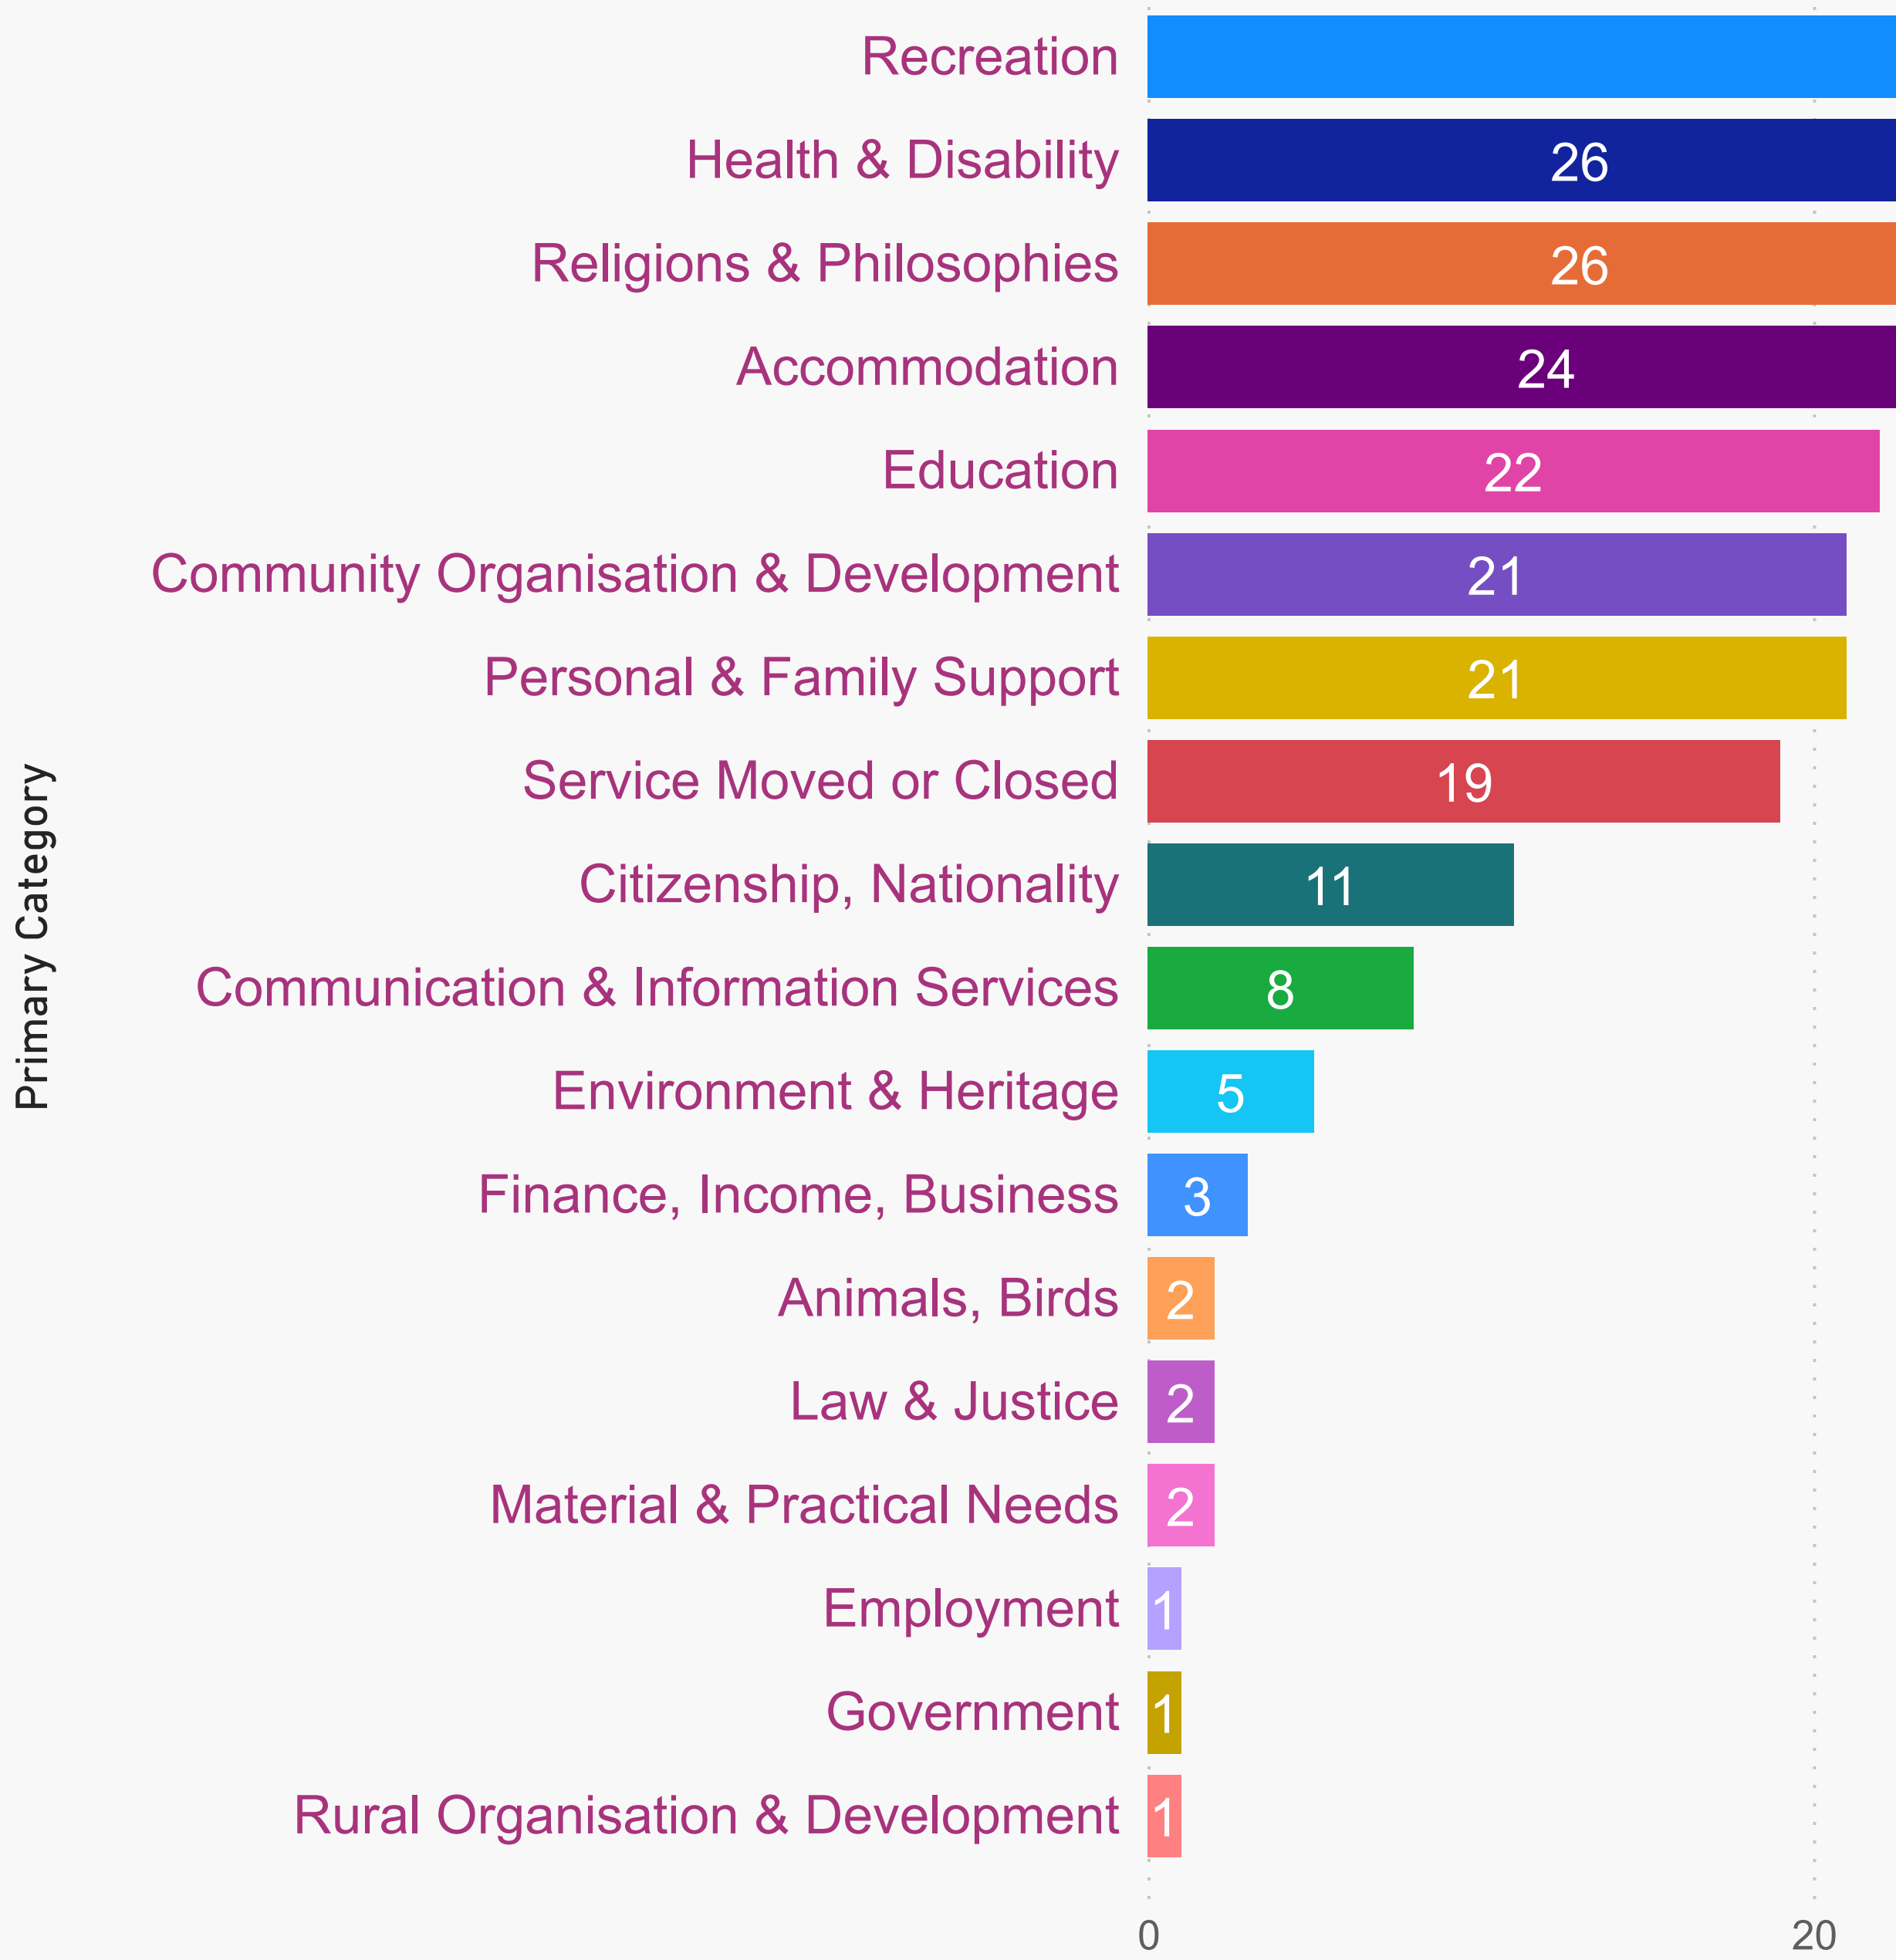

Unley Council (Library)- Organization Count by Primary Category (FY 2020-2021)

Primary Category

Count of Primary Category

Unley Council (Library) - Sessions by Organization (FY 2020-2021)

Primary Category

- ▶ Accommodation
- ▶ Animals, Birds
- ▶ Citizenship, Nationality
- ▶ Communication & Information Services
- ▶ Community Organisation & Development
- ▶ Education
- ▶ Employment
- ▶ Environment & Heritage
- ▶ Finance, Income, Business
- ▶ Government
- ▶ Health & Disability
- ▶ Law & Justice
- ▶ Material & Practical Needs
- ▶ Personal & Family Support
- ▶ Recreation
- ▶ Religions & Philosophies
- ▶ Rural Organisation & Development
- ▶ Service Moved or Closed